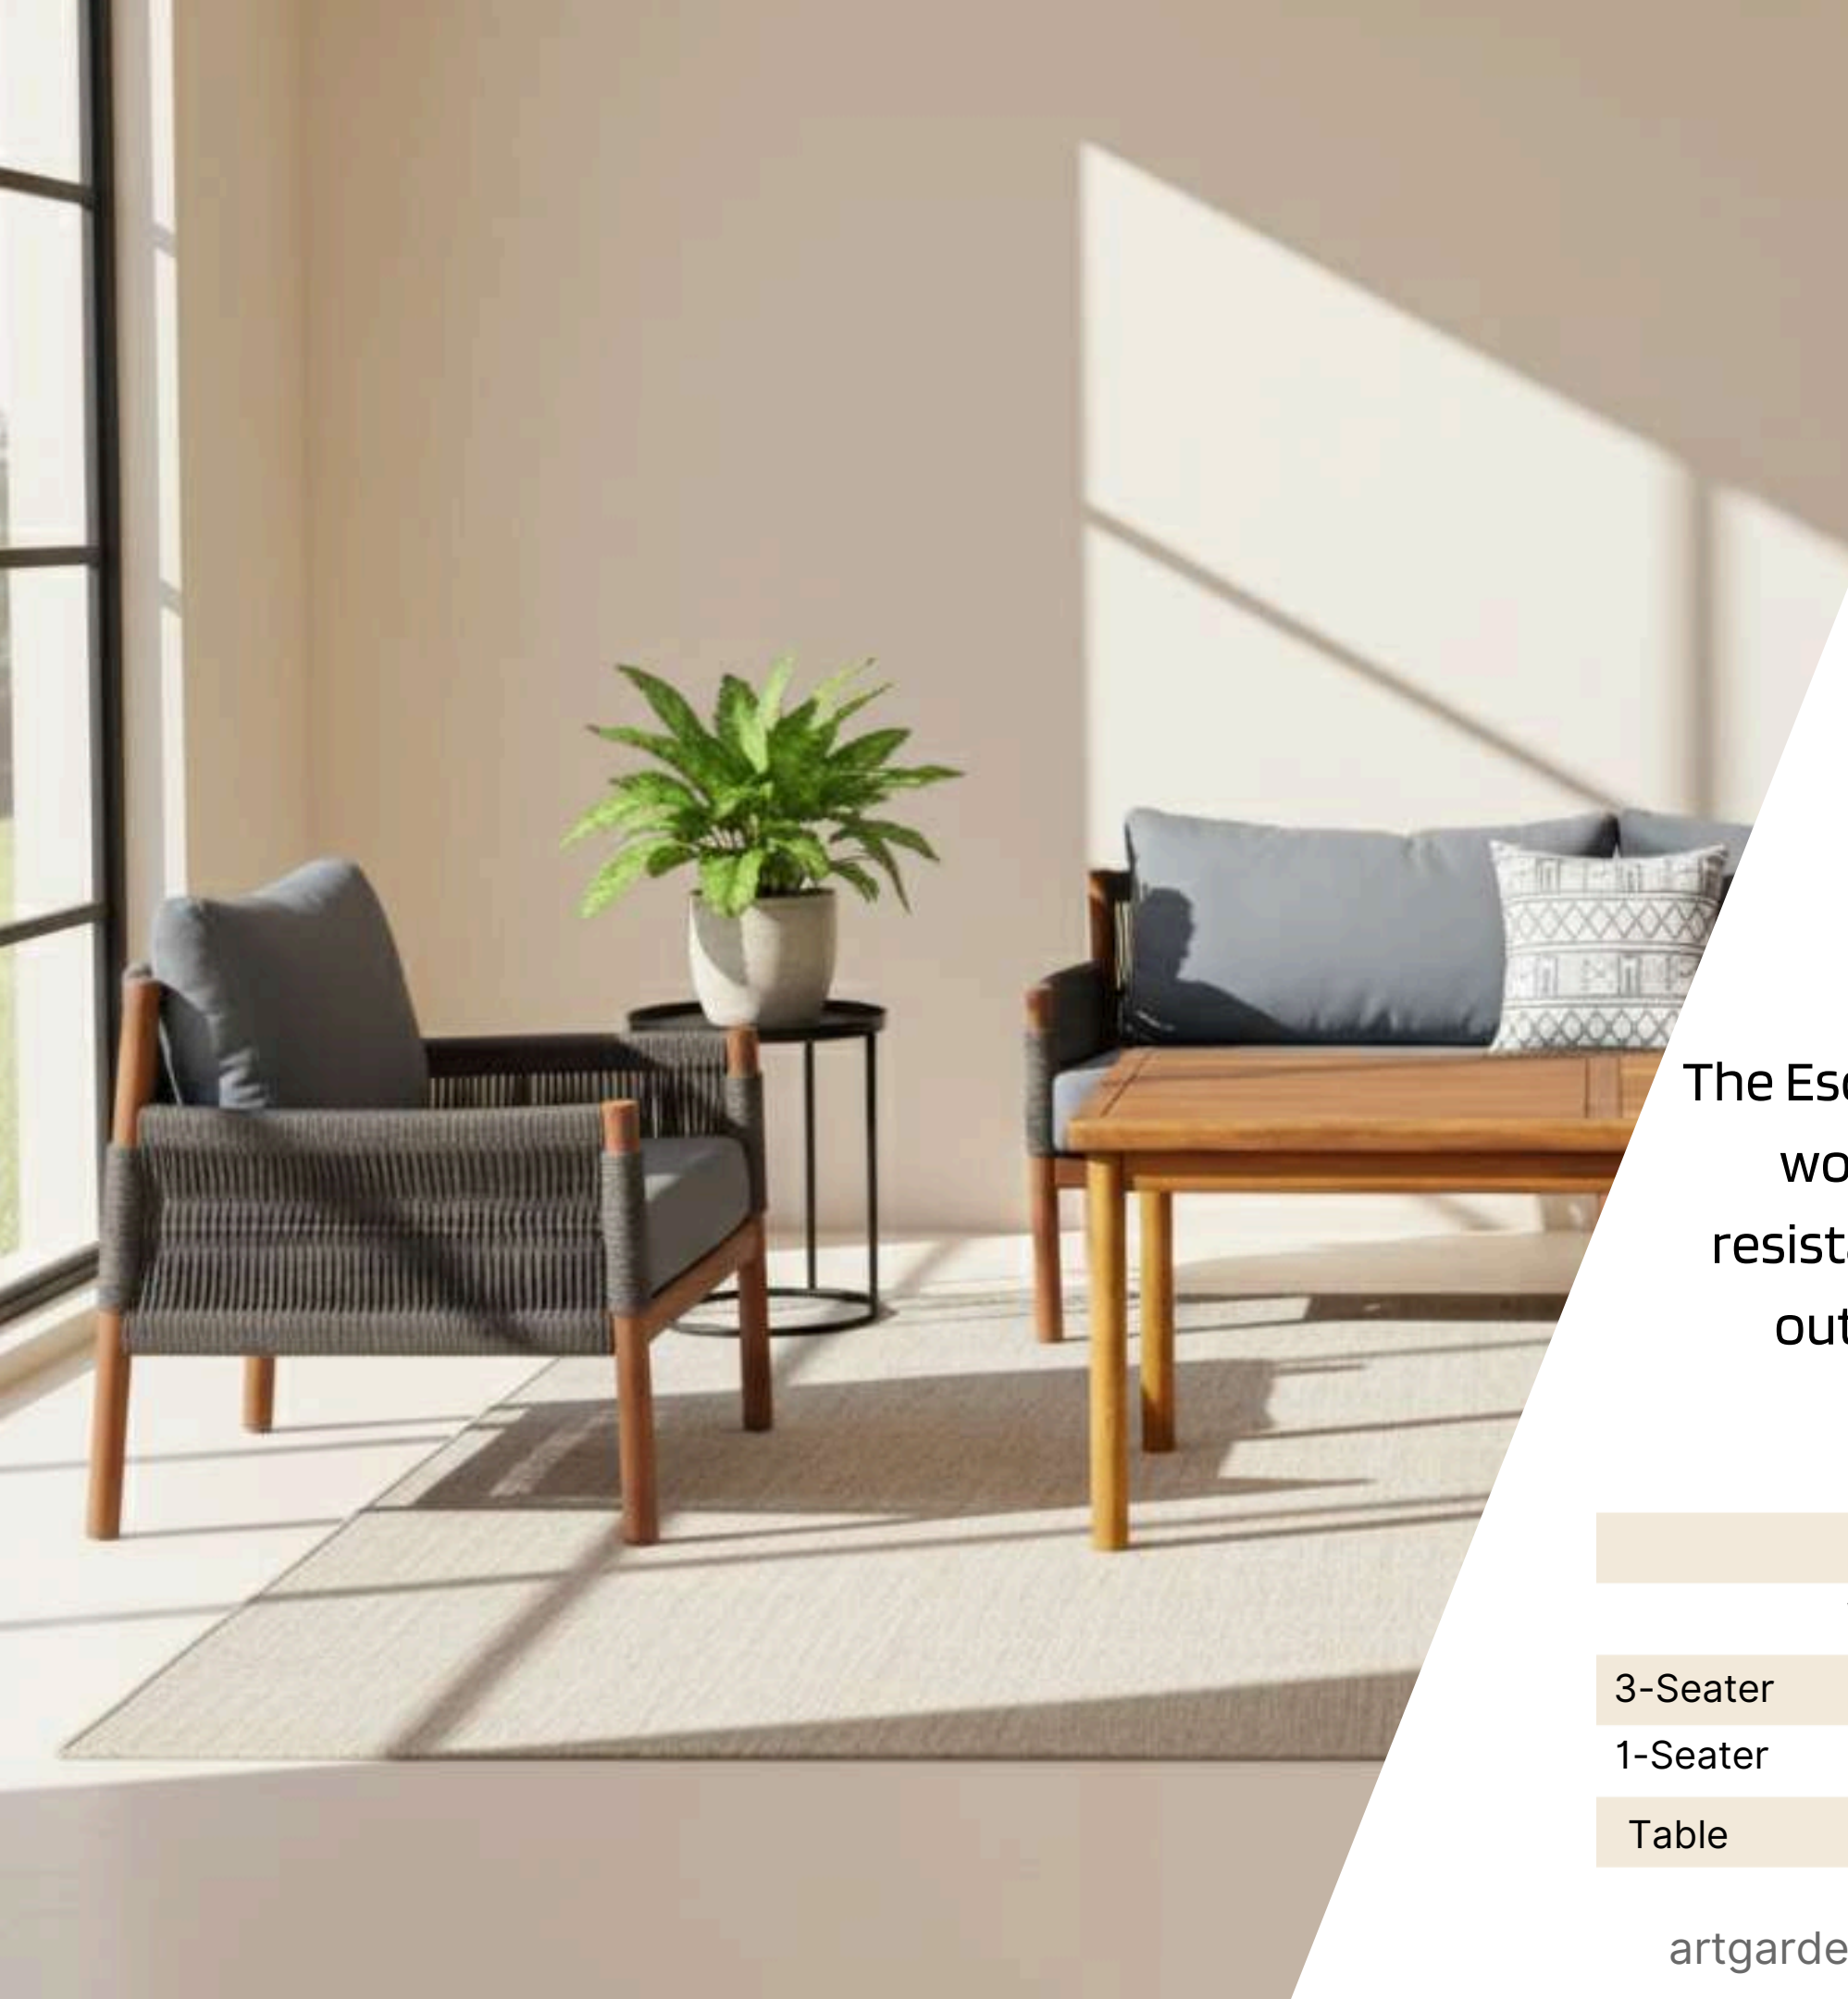

ESCAPE

The Escape model is crafted from IROKO wood. The cushions feature UV-resistant, water-repellent, wipe-clean outdoor fabric and 30 DNS foam.

Dimensions			
	Width	Depth	Height
3-Seater	200 cm	80 cm	68 cm
1-Seater	80 cm	80 cm	68 cm
Table	140 cm	80 cm	60 cm