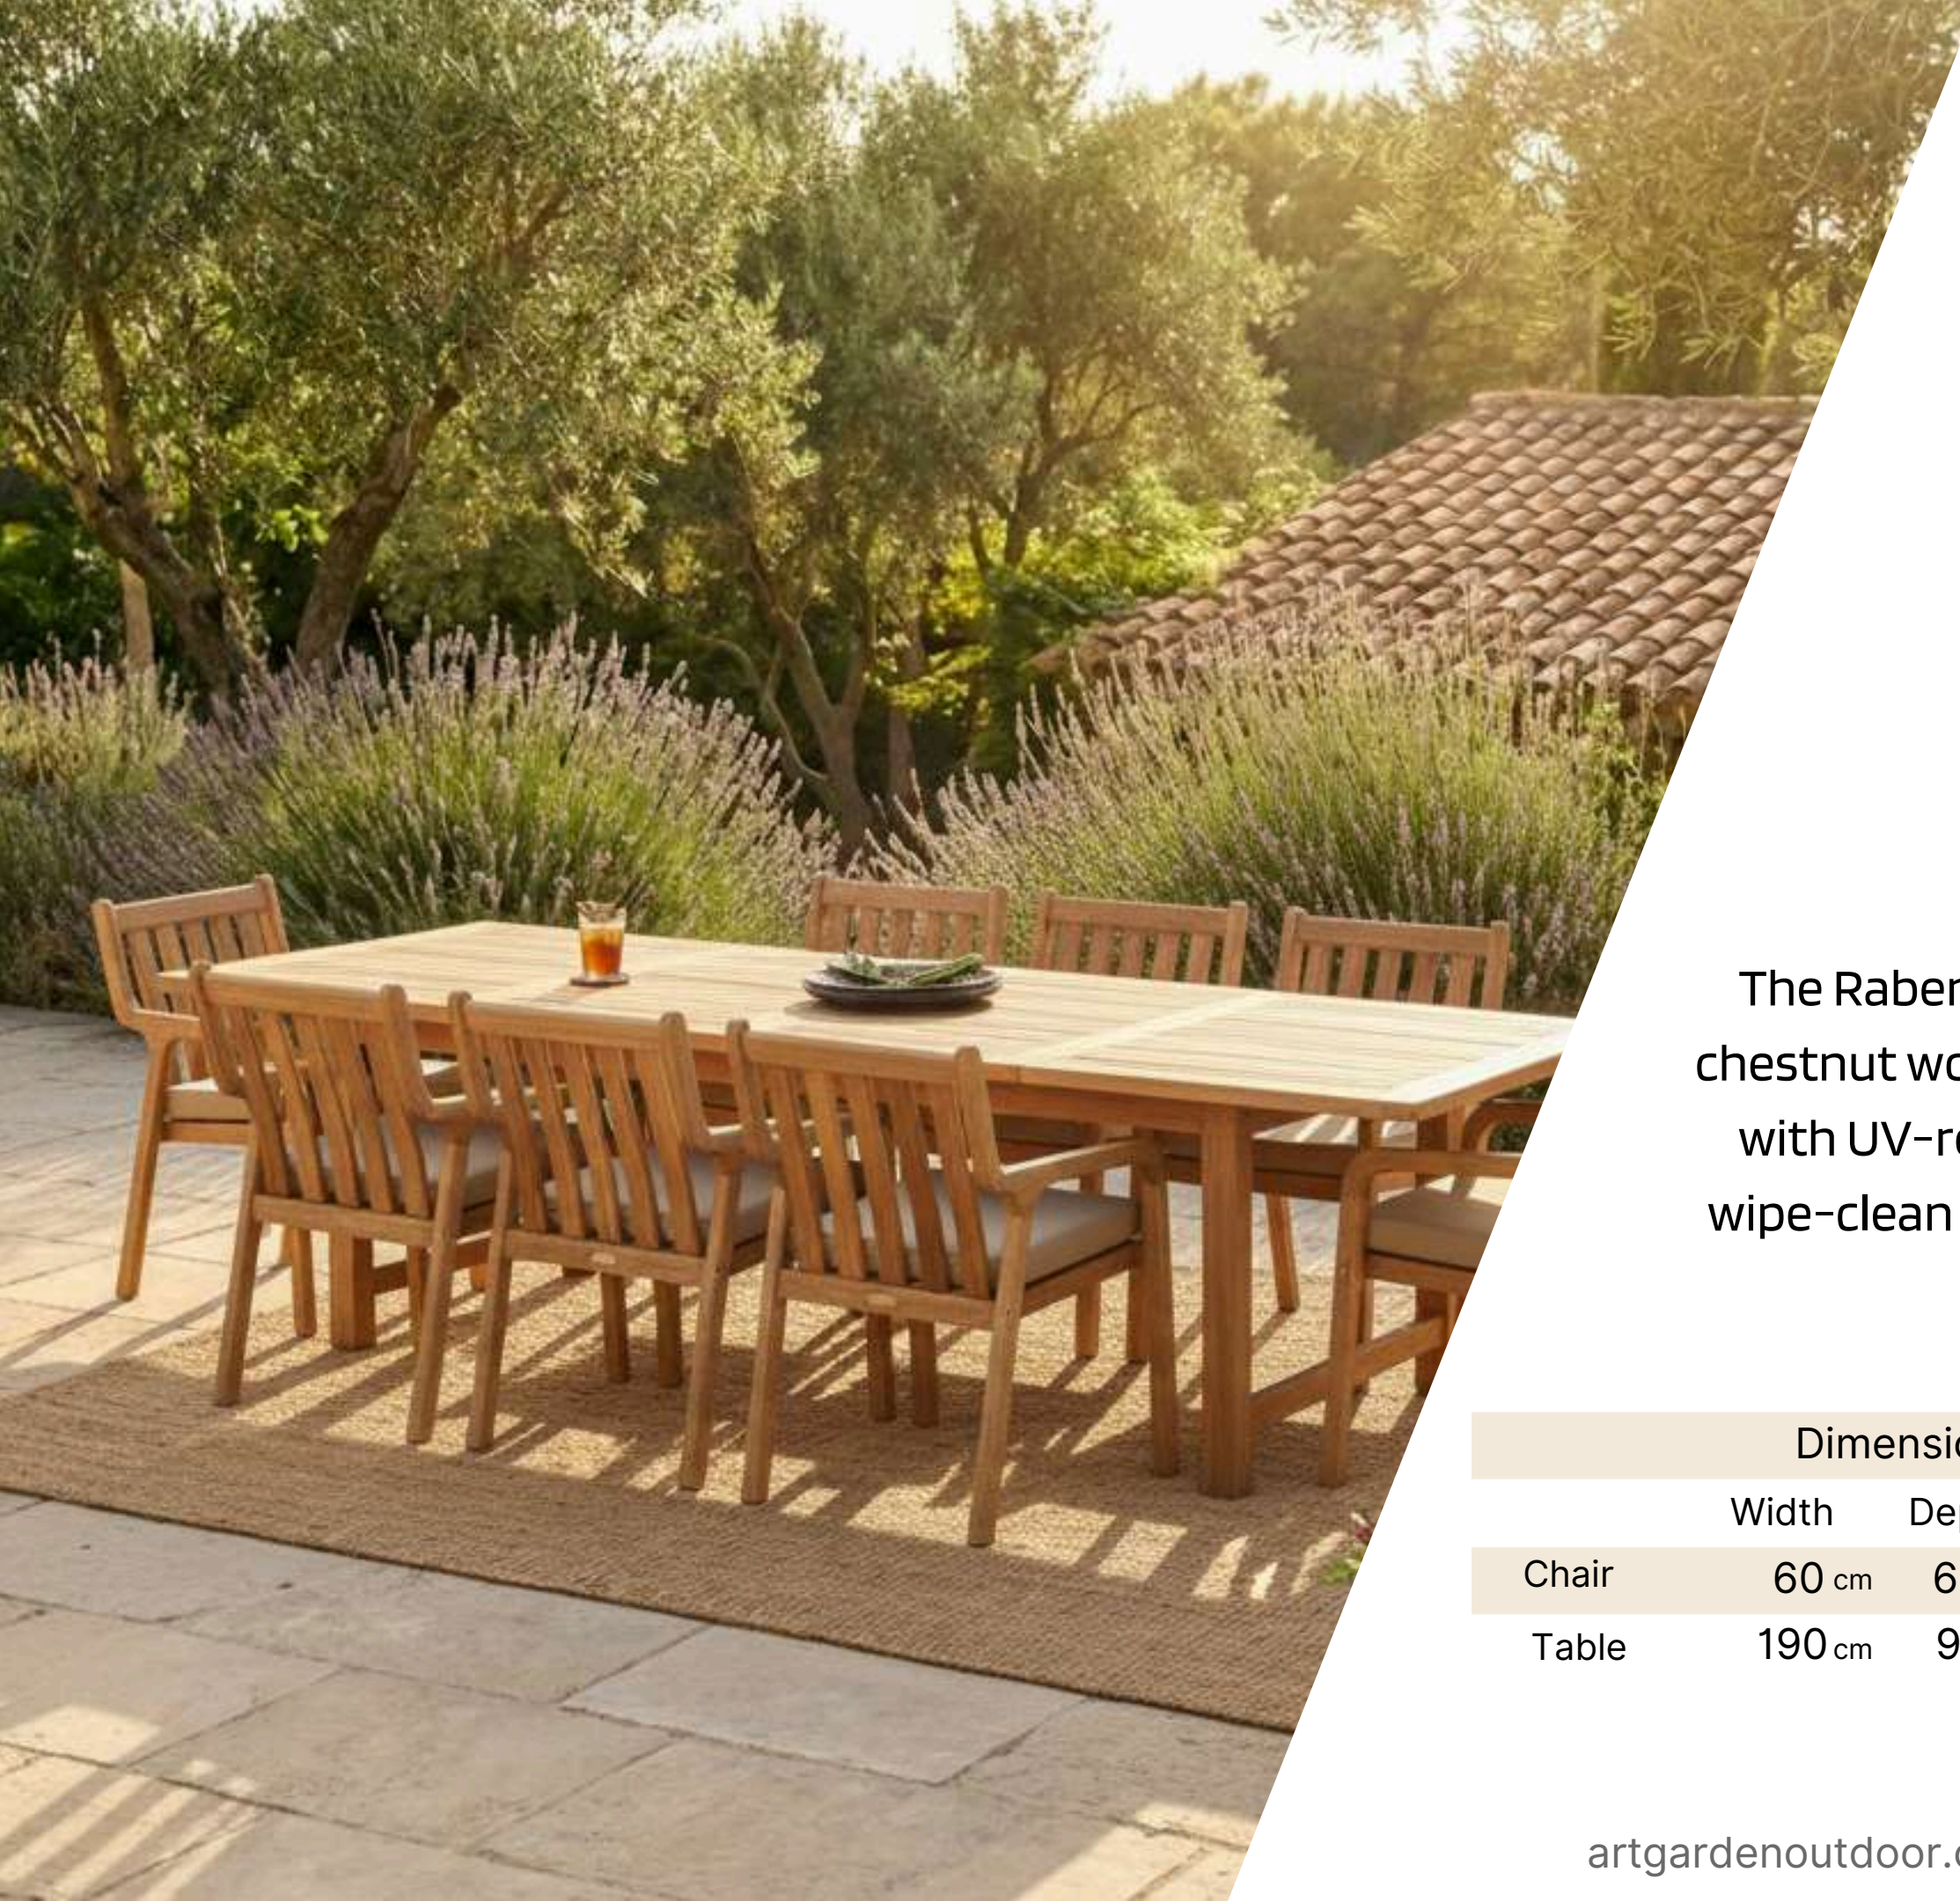

RABENDA

TABLE & CHAIR SET

The Rabenda model is crafted from chestnut wood. The cushions are made with UV-resistant, water-repellent, wipe-clean outdoor fabric and 30 DNS foam.

	Dimensions		
	Width	Depth	Height
Chair	60 cm	60 cm	68 cm
Table	190 cm	90 cm	80 cm